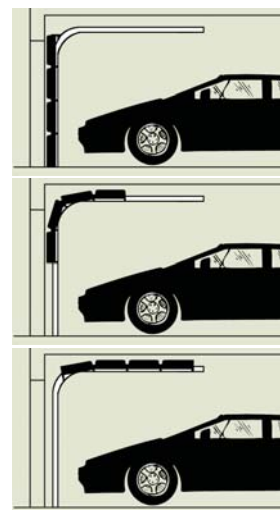

Above top: Milano Smooth
Above: Sectional door operation
Opposite page:
Top: Georgian
Bottom: Somerset

PERFECT BALANCE AND OPERATION

Carefully researched spring formulae and precision manufacture combine to provide a door that is perfectly in balance for easy, smooth operation, with minimal maintenance, for the life of the door.

LOW HEADROOM INSTALLATION

Installation of our sectional doors can be achieved in most low headroom garages with special hardware (complemented with garage door automation).

SAFETY AND SECURITY

A sectional door is always supported in its side tracks. This, and its vertical operation provide for greater safety. Your door won't unexpectedly blow open or shut, drop or swing. And it's virtually impossible to force open due to its tight fit, both in its tracks and at the bottom edge.

DUST AND WIND RESISTANT

The sectional door's trim fit also effectively seals out draughts, wind, dust, debris and rain. This is particularly important where you have internal access from the garage into your home or valuable items stored.

AUTOMATIC OPERATION

The push of a button from the comfort of your car is all it takes to open and close your garage door, a real plus in the chilly months of Winter. Dominator® garage doors are designed to work in harmony with the Dominator® range of openers.

For a complete range of garage door openers and accessories contact your nearest Dominator® distributor on 0800 DOMINATOR